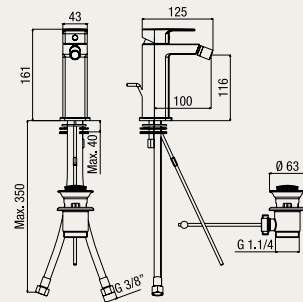

GL 62221/S CR

monocomando bidet, senza scarico
single-lever bidet mixer, without waste
bidet monocommande, sans vidage