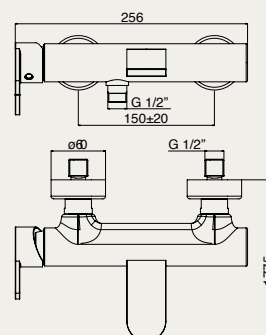

SOLUZIONI ESTERNO DOCCIA / VASCA

SHOWER / BATH EXPOSED SOLUTIONS
SOLUTIONS APPARENTES DOUCHE / BAIN

GL 62855 CR

monocomando doccia esterno
exposed single-lever shower mixer
douche apparent monocommande

GL 62801 CR

monocomando vasca esterno con supporto doccia **ABS**,
flessibile doccia "flexeco" PVC metallizzato cm. 150 e doccia
monogetto anticalcare $\varnothing$ 100 mm. con sistema **AIRmix**
exposed single-lever bath shower mixer with shower bracket
ABS, "flexeco" shower hose silver PVC, 150 cm.
and $\varnothing$ 100 mm. one spray anti-scale handset
with **AIRmix** saving system

bain douche apparent monocommande avec support
douchette **ABS**, flexible de douche "flexeco" PVC métallisé
150 cm. et douchette monojet anticalcaire $\varnothing$ 100 mm.
avec système **AIRmix**

GL 62806 CR

monocomando vasca esterno
exposed single-lever bath shower mixer
bain douche apparent monocommande

GL 62155 CR

termostatico doccia esterno
exposed thermostatic shower mixer
douche thermostatique apparent