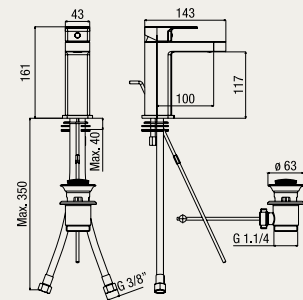

LAVABO E BIDET

BASIN AND BIDET
LAVABO ET BIDET

GL 62376 CR

monocomando lavabo, scarico 1 1/4"
single-lever basin mixer, 1 1/4" pop-up waste
lavabo monocommande, vidage 1 1/4"

GL 62376/S CR

monocomando lavabo, senza scarico
single-lever basin mixer, without waste
lavabo monocommande, sans vidage