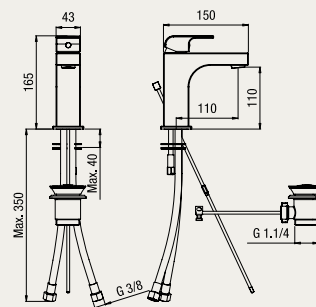

LAVABO E BIDET

BASIN AND BIDET  
LAVABO ET BIDET

**UN 45176 CR**

monocomando lavabo, scarico 1 1/4"  
*single-lever basin mixer, 1 1/4" pop-up waste*  
lavabo monocommande, vidage 1 1/4"

**UN 45176/S CR**

monocomando lavabo, senza scarico  
*single-lever basin mixer, without waste*  
lavabo monocommande, sans vidage

**UN 45276 CR**

monocomando lavabo, **bocca a cascata**, scarico 1 1/4"  
*single-lever basin mixer, cascade spout, 1 1/4" pop-up waste*  
lavabo monocommande, **bec cascade**, vidage 1 1/4"