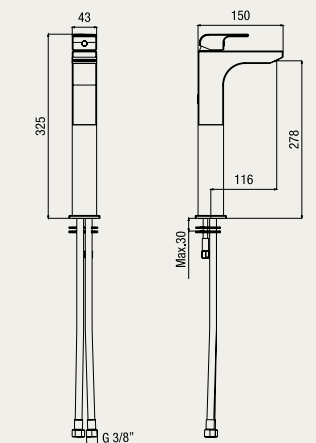

SC 006 CR

scarico click-clack
waste click-clack
vidage click-clack