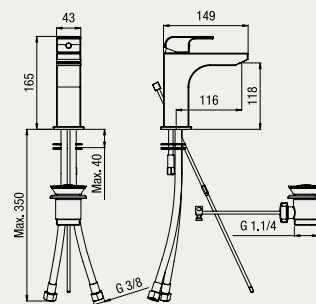

UN 45276/S CR

monocomando lavabo, **bocca a cascata**, senza scarico
single-lever basin mixer, cascade spout, without waste
lavabo monocommande, **bec cascade**, sans vidage

UN 45277/S CR

monocomando lavabo alto, **bocca a cascata**, senza scarico
single lever "high" basin mixer, cascade spout, without waste
lavabo monocommande "haut", **bec cascade**, sans vidage

SC 006 CR

scarico click-clack
waste click-clack
vidage click-clack