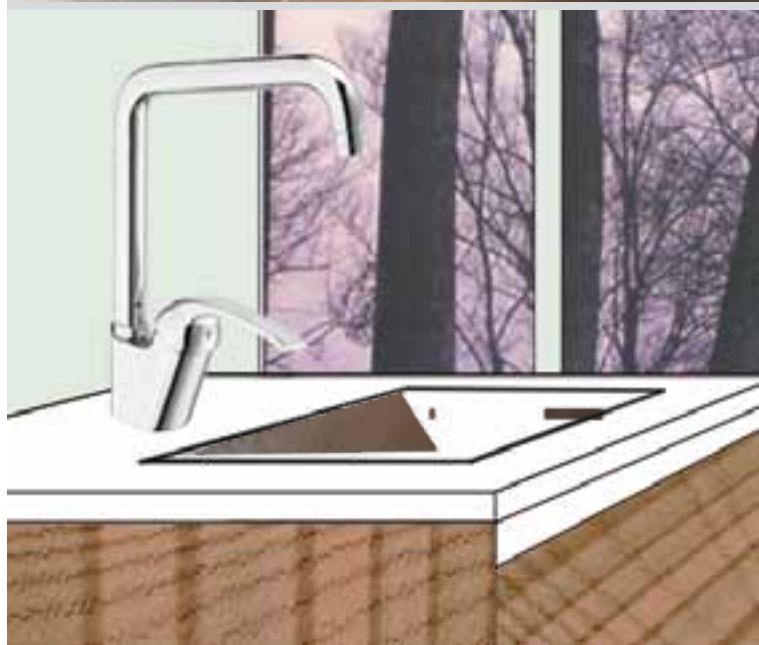

Miscelatore lavello parete

Wall mounted sink mixer

Mitigeur d'évier mural

ssion

70577

RETRÒ

Monoforo lavello

One-hole sink mixer